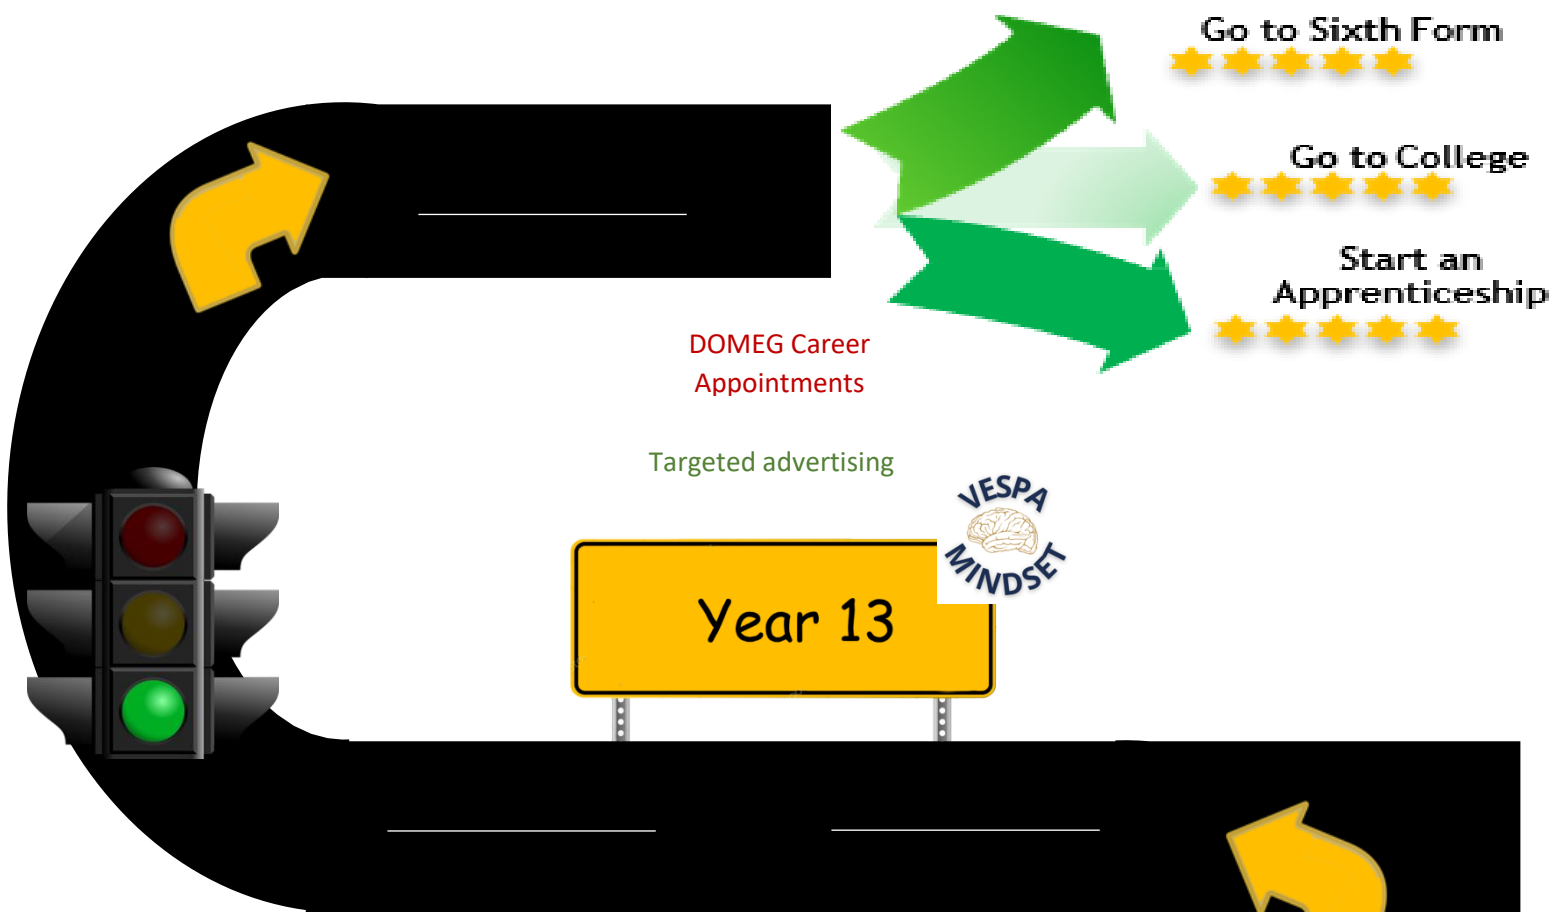

THE
**ROBERT
NAPIER**
SCHOOL

**The Robert Napier School
Careers Roadmap**

A **Beyond** ACADEMY
SCHOOLS TRUST

Careers at The Robert Napier School

- Whole school activities:**
- Virtual employer assemblies.
 - Careers Days.
 - Form time careers activities every Friday.
 - Careers questionnaire.
 - Destination data sharing.

PSHE link: Term 1: Choices and pathways

PSHE link: Term 3: Economics

Term 6: DOMEK Career Appointments

PSHE link: Term 3: Financial decisions

Term 6: 1 week work experience

Choosing GCSE options for year 10

PSHE link: Term 1: Transition to secondary school.

PSHE link: Term 2: Choices and Pathways

Choosing GCSE options for year 9

- Skills Developed**
- Written communication
 - Decision making
 - Adopting a positive mindset
 - Problem solving
 - Teamwork
 - Resilience
 - Creativity and innovation